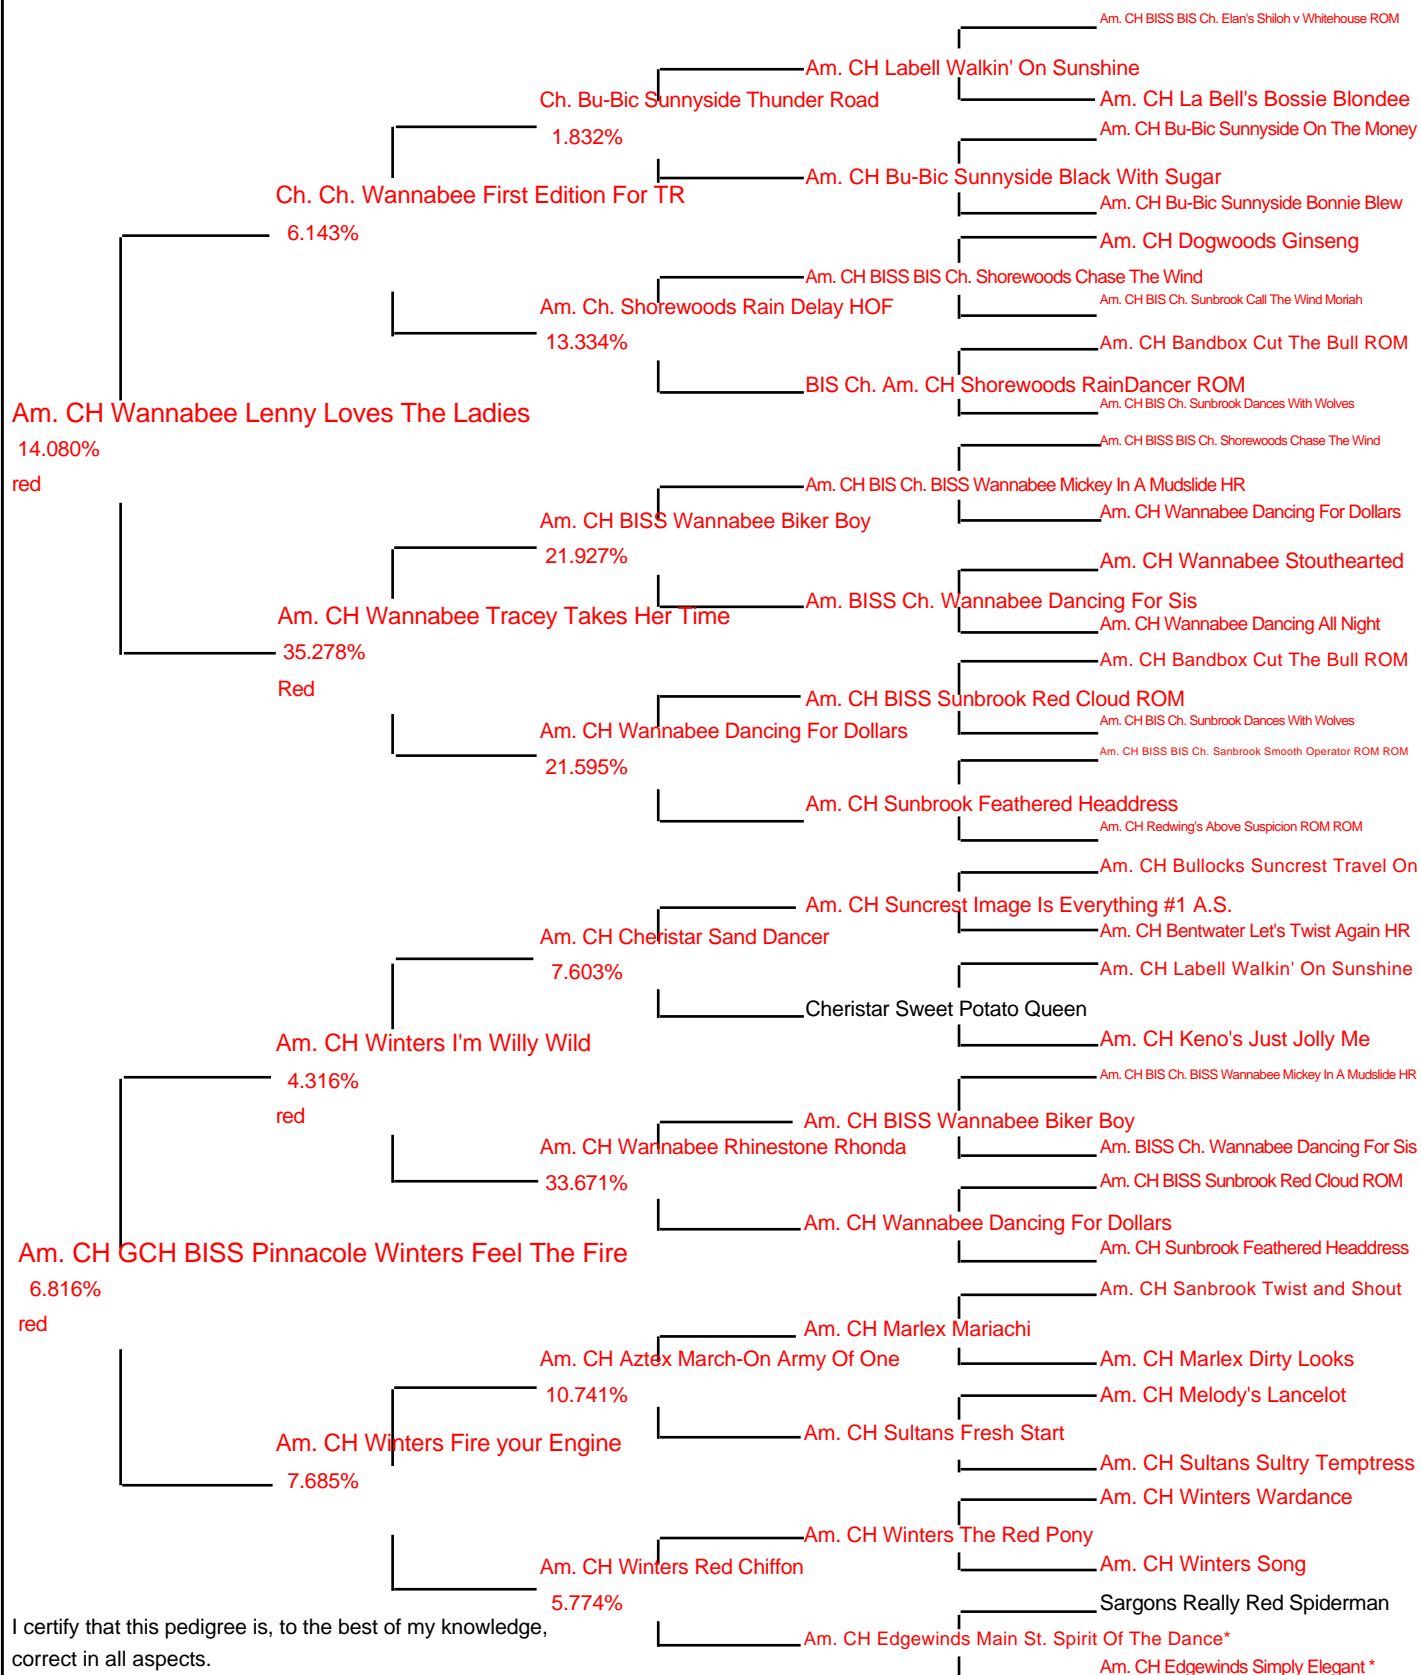

# Pedigree For Lenny x Phoenix

13.542%

I certify that this pedigree is, to the best of my knowledge,  
 correct in all aspects.  
 X \_\_\_\_\_ Date: \_\_\_\_\_